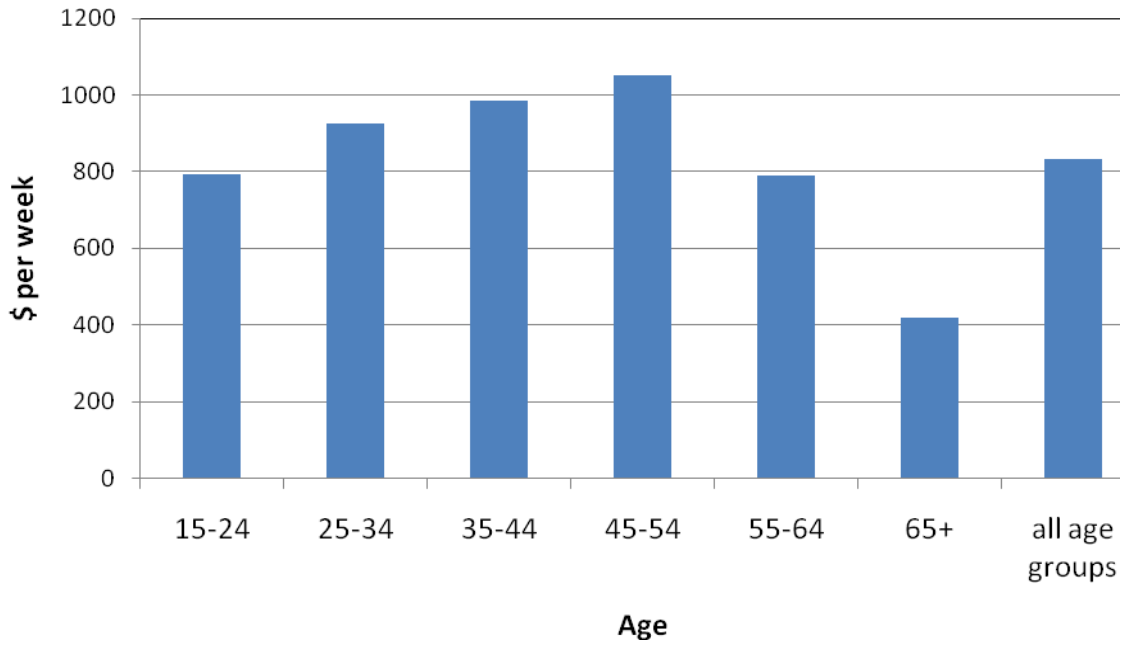

**Figure 39:**

**Average Weekly Expenditure: By age group of reference person, 2003**

Age	\$ per week
15-24	792.6
25-34	924.6
35-44	984.8
45-54	1051.6
55-64	789.3
65+	418.1
all age groups	832.8

Source: 2003 Household Economic Survey, Statistics New Zealand.