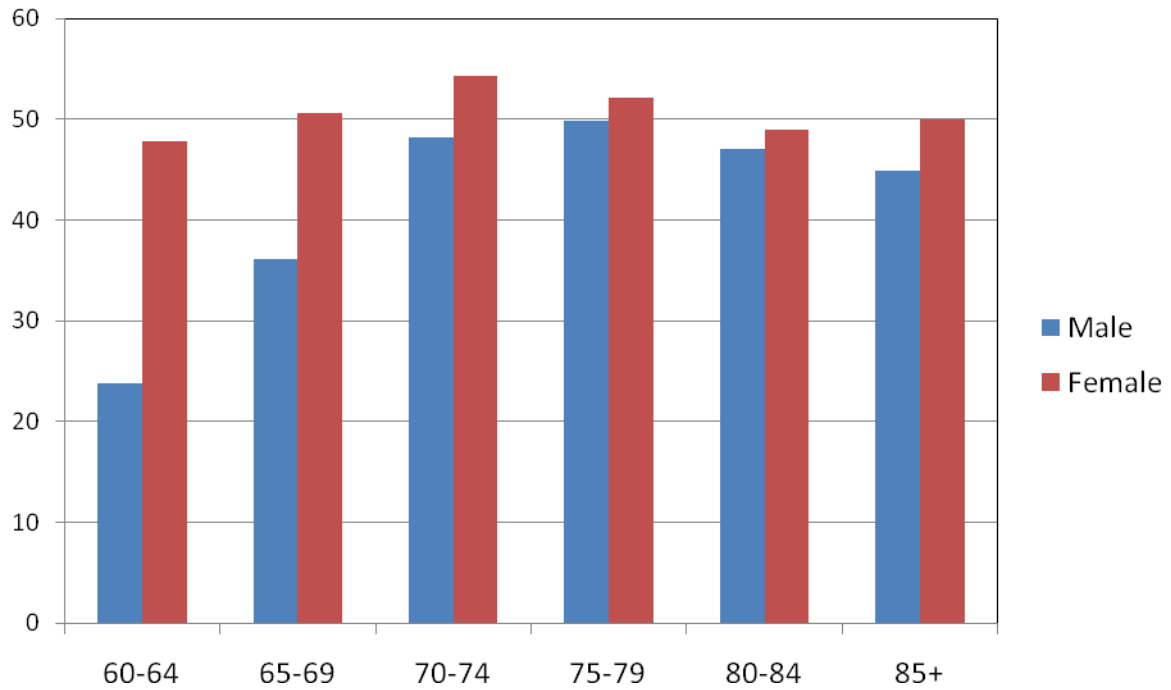

Figure 38:

Percentage of women and men in each age group over 60 years of age earning under \$15,001 per year, 2006

	Male	Female
60-64	23.8%	47.8%
65-69	36.1%	50.6%
70-74	48.2%	54.3%
75-79	49.9%	52.1%
80-84	47%	48.9%
85+	44.9%	50%

Source: 2006 Census of Population and Dwellings, Statistics New Zealand. Customized data order.