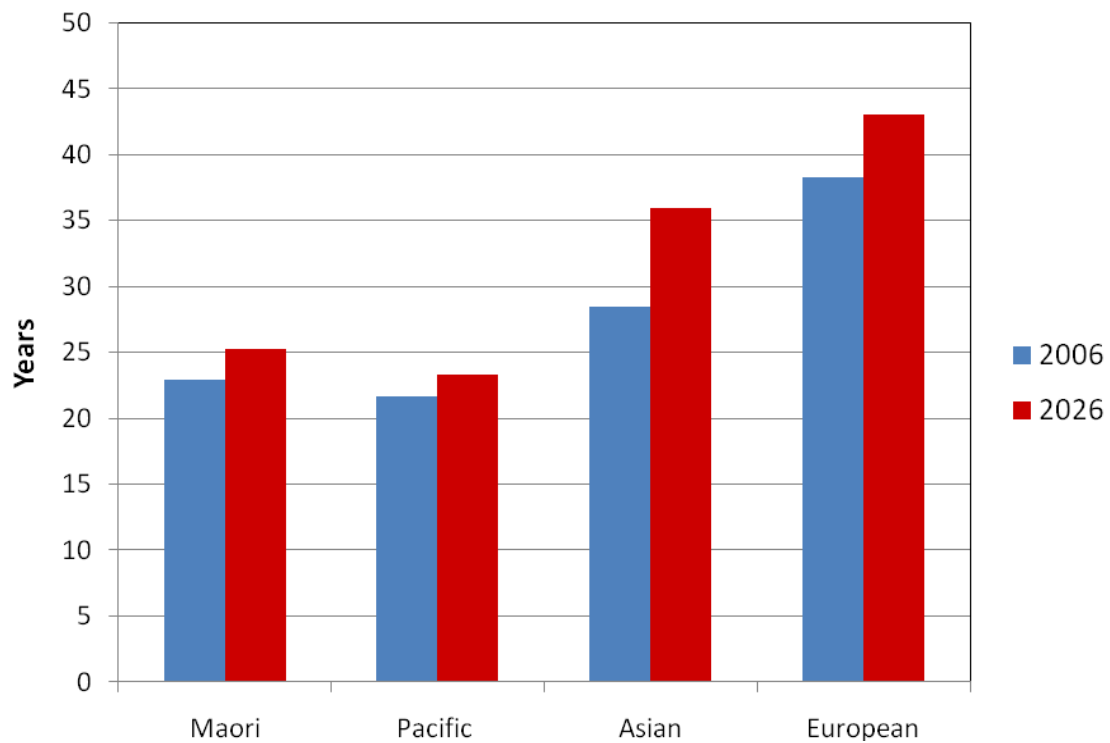

Figure 27:

Projected median age of population by main ethnic group, 2006-2026

	2006	2026
Maori	22.9	25.3
Pacific	21.7	23.3
Asian	28.5	35.9
European	38.3	43

Source: National Ethnic Population Projections: 2006(base)-2026, Series 6. Statistics New Zealand.