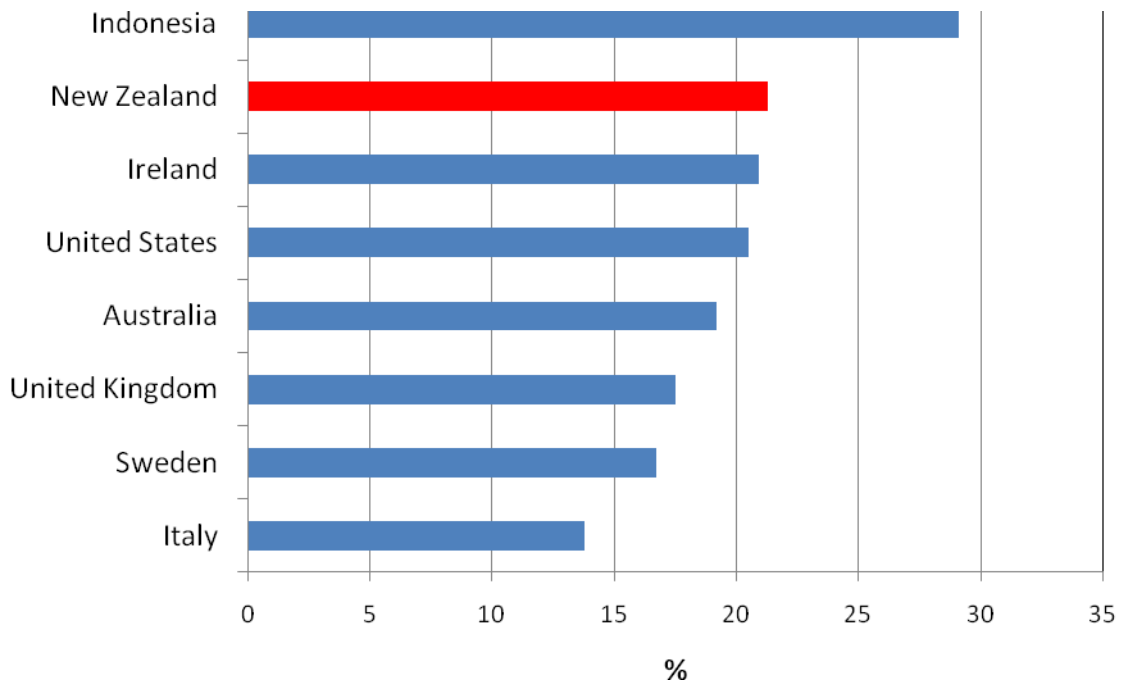

Figure 24:

Proportion of population under 15 years of age in selected countries, 2006

Under 15	
Italy	13.8%
Sweden	16.7%
United Kingdom	17.5%
Australia	19.2%
United States	20.5%
Ireland	20.9%
New Zealand	21.3%
Indonesia	29.1%

Source: U.S. Census Bureau, Table 094: Population by Age and Sex, <http://www.census.gov/cgi-bin/ipc/idbagg>