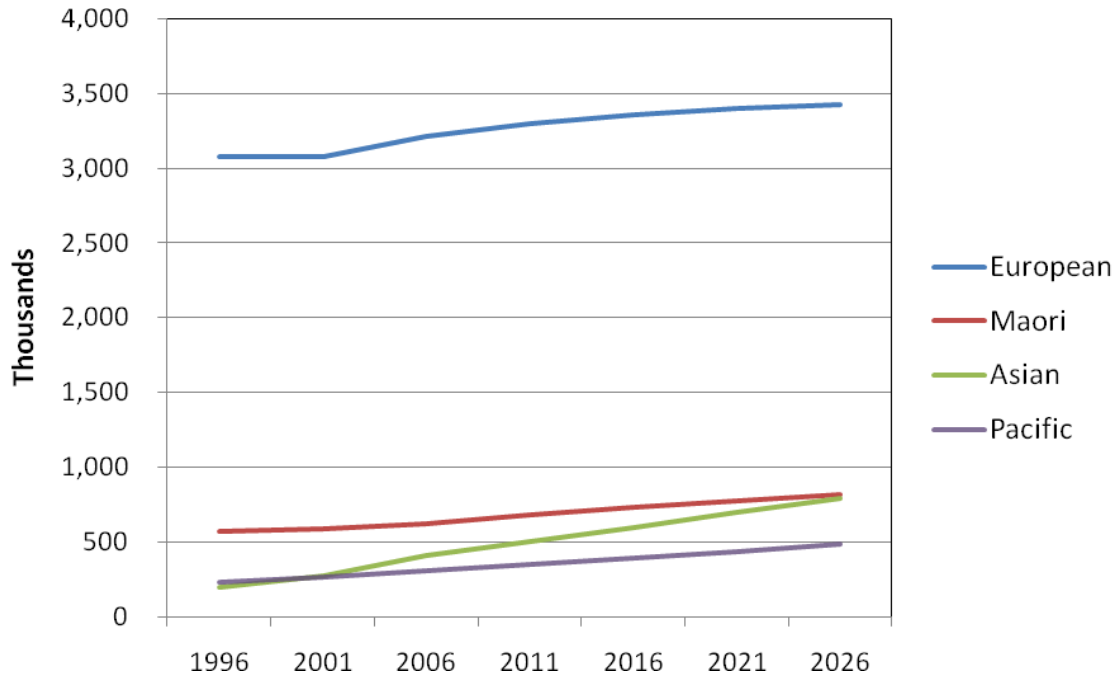

Figure 6:

Projected ethnic population Total counts, 1996-2026

	European	Maori	Asian	Pacific
1996	3,075	573	195	229
2001	3,074	586	272	262
2006	3,213	624	404	302
2011	3,299	676	498	346
2016	3,360	727	595	390
2021	3,401	773	693	435
2026	3,429	818	788	482

Source: National Ethnic Population Projections, 2006(base)-2026. Statistics New Zealand.